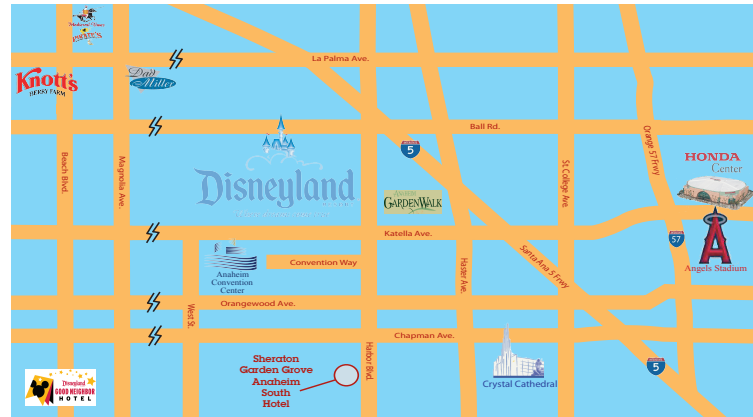

GARDEN GROVE,
CALIFORNIA

SHERATON
**Garden Grove Anaheim
South Hotel**

Discover the Sheraton Garden Grove
Just Minutes from the Disneyland Resort

DISCOVER

On the same street as the Disneyland® Park and Disney's California Adventure® Park's front gate, we're only 1.5 miles away. We are a short shuttle ride away from all the magic, and the ideal Anaheim area hotel for connecting with friends and family. Disneyland® and California Adventure® park multi-day passes can be purchased at our front desk for a discount.

LEARN MORE

We hope you leave time to explore the local sights. Our location in the heart of the OC is great for seeing the best of what Orange County has to offer.

Our hotel is close to Anaheim area attractions such as shopping, dining & golf, as well as Disneyland & Disney's California Adventure. Anaheim Stadium - home of the Los Angeles Angels of Anaheim Baseball is approximately five minutes away.

The Honda Center, formally know as the Arrowhead Pond of Anaheim & the home of the 2007 Stanley Cup Champs (Anaheim Ducks) is also a short drive away.

The Anaheim/Orange County Visitor and Convention Bureau is 1 mile away. World-renowned beaches are just 12-15 miles away & Huntington Pier is just 13 miles form the hotel.

The Pirates Dinner Theater & Medieval Times are nearby and there are several restaurants within walking distance of the Hotel.

From the North (LAX Airport)

Take the 105 East to the 605 South. Continue to the 91 East and then to the 5 South and Exit at City Drive. Turn right on Chapman and continue 1 mile to Harbor Boulevard. Turn left on Harbor Boulevard to the The Sheraton Garden Grove Anaheim South Hotel on the right.